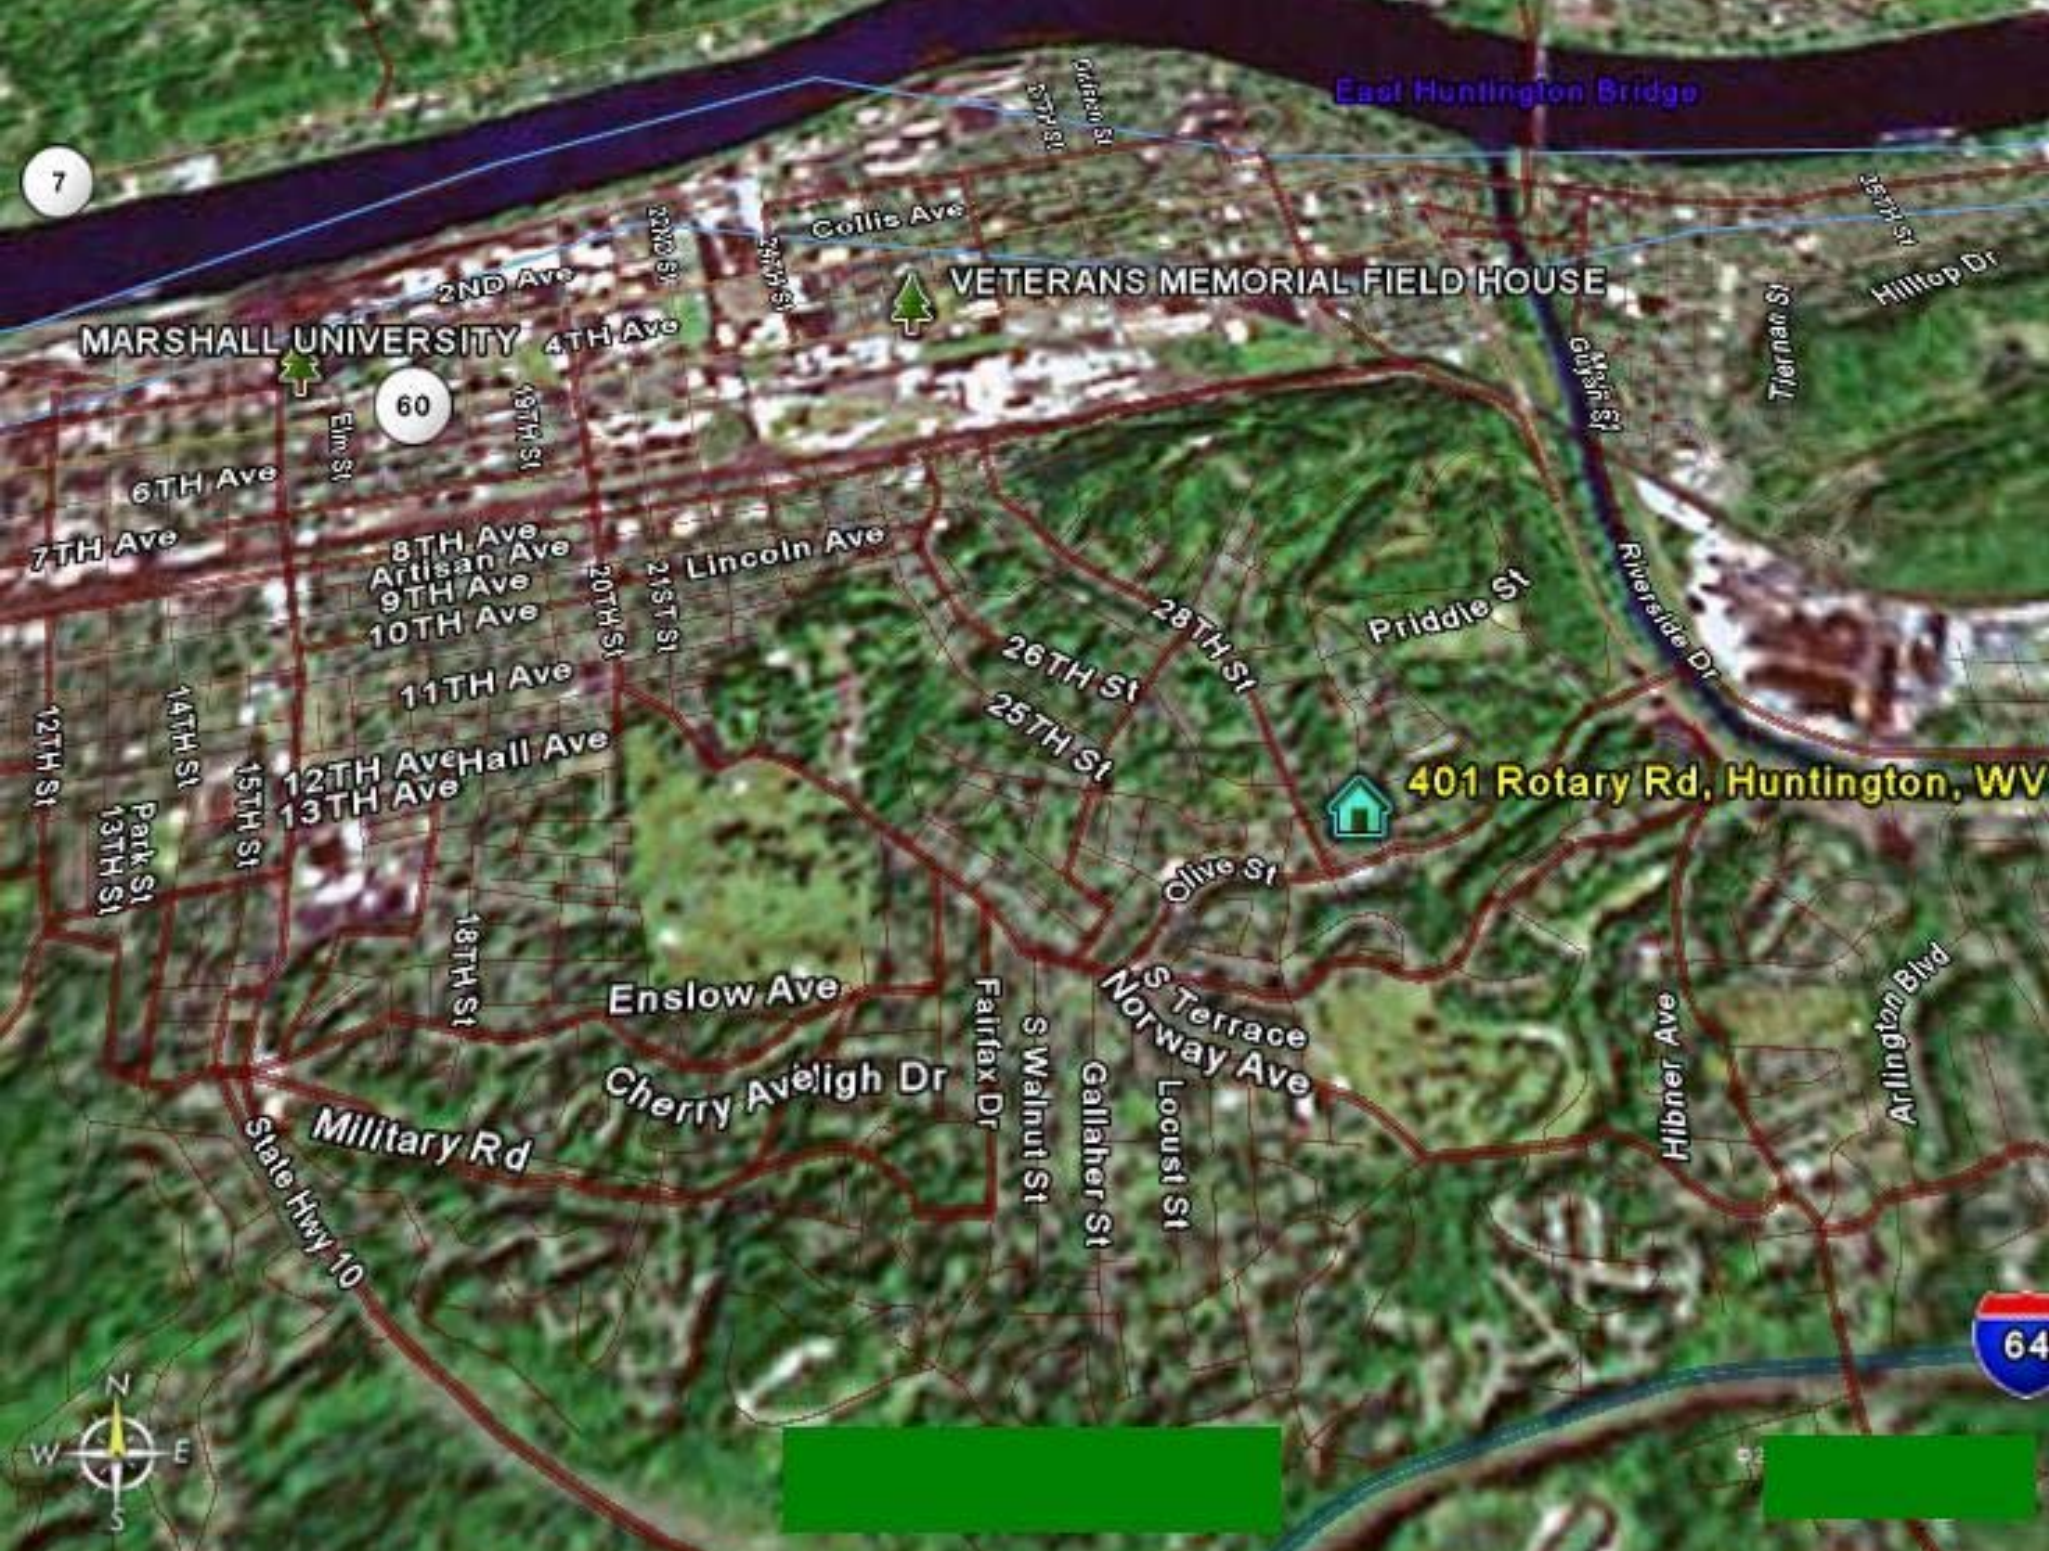

401

7

60

64

MARSHALL UNIVERSITY

VETERANS MEMORIAL FIELD HOUSE

401 Rotary Rd, Huntington, WV

Pointer 38°24'39.22" N 82°24'27.51" W elev 705 ft

Streaming ||||| 100%

Eye alt 13219 ft